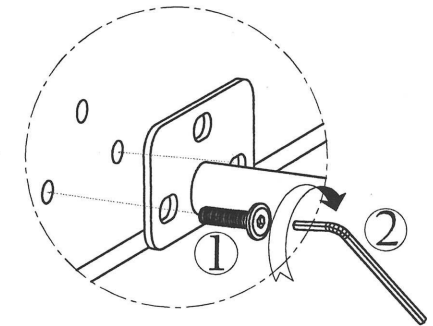

ASSEMBLY INSTRUCTIONS

ANDERS BEDSIDE L566x W418 x H500 mm

1		Bolt M6x15	12 pcs
2		Allen Wrench M4	1 pc

A x 1

B x 4

STEP 1

STEP 2

FINISH!