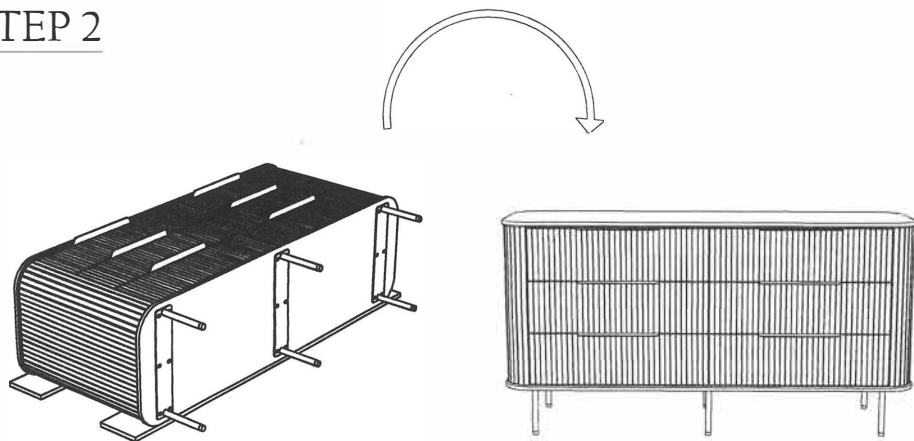

ASSEMBLY INSTRUCTIONS

ANDERS DOUBLE DRESSER L1529x W458 x H800 mm

1		Bolt M6x15	18 pcs
2		Allen Wrench M4	1 pc

A x 1

B x 3

STEP 1

STEP 2

FINISH!