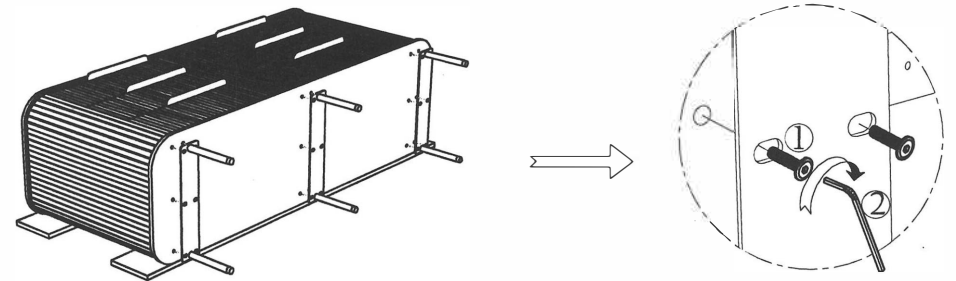

ASSEMBLY INSTRUCTIONS

ANDERS DOUBLE DRESSER L1529x W458 x H800 mm

1		Bolt M6x15	18 pcs
2		Allen Wrench M4	1 pc

A x 1

B x 3

STEP 1

STEP 2

FINISH!