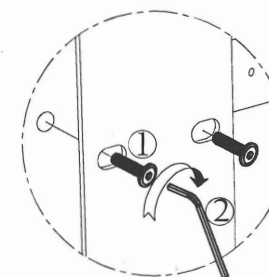

ASSEMBLY INSTRUCTIONS

ANDERS TALLBOY L786x W458 x H1150 mm

1		Bolt M6x15	12 pcs
2		Allen Wrench M4	1 pc

A x 1

B x 2

STEP 1

STEP 2

FINISH!