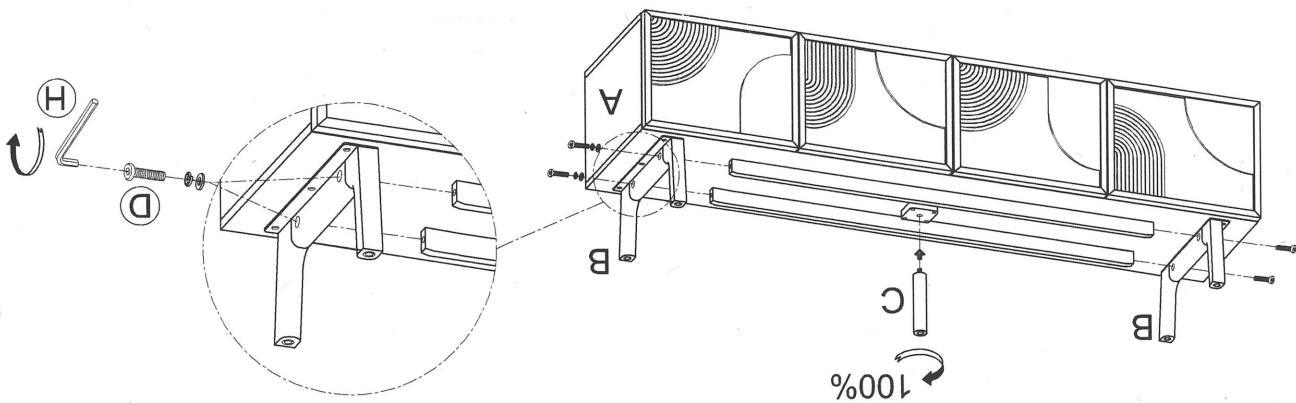

Assembly Instruction MAGI-TV180-01

 <p>D: Bolt M8*50mm x4</p>	 <p>E: Bolt M8*20mm x6</p>	 <p>F: Spring Washer M8*14 x10</p>	 <p>G: Flat Washer M8*16 x10</p>	 <p>H: Allen key M4 x1</p>
---	---	---	---	---

STEP 1

STEP 2

FINISH