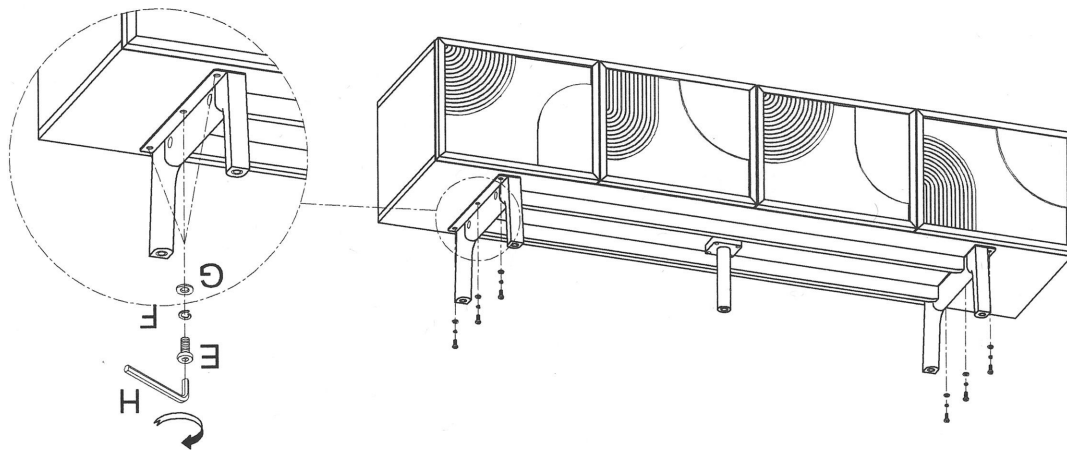

Assembly Instruction MAGI-TV180-01

 <p>D: Bolt M8*50mm x4</p>	 <p>E: Bolt M8*20mm x6</p>	 <p>F: Spring Washer M8*14 x10</p>	 <p>G: Flat Washer M8*16 x10</p>	 <p>H: Allen key M4 x1</p>
---	---	---	---	---

STEP 1

STEP 2

FINISH