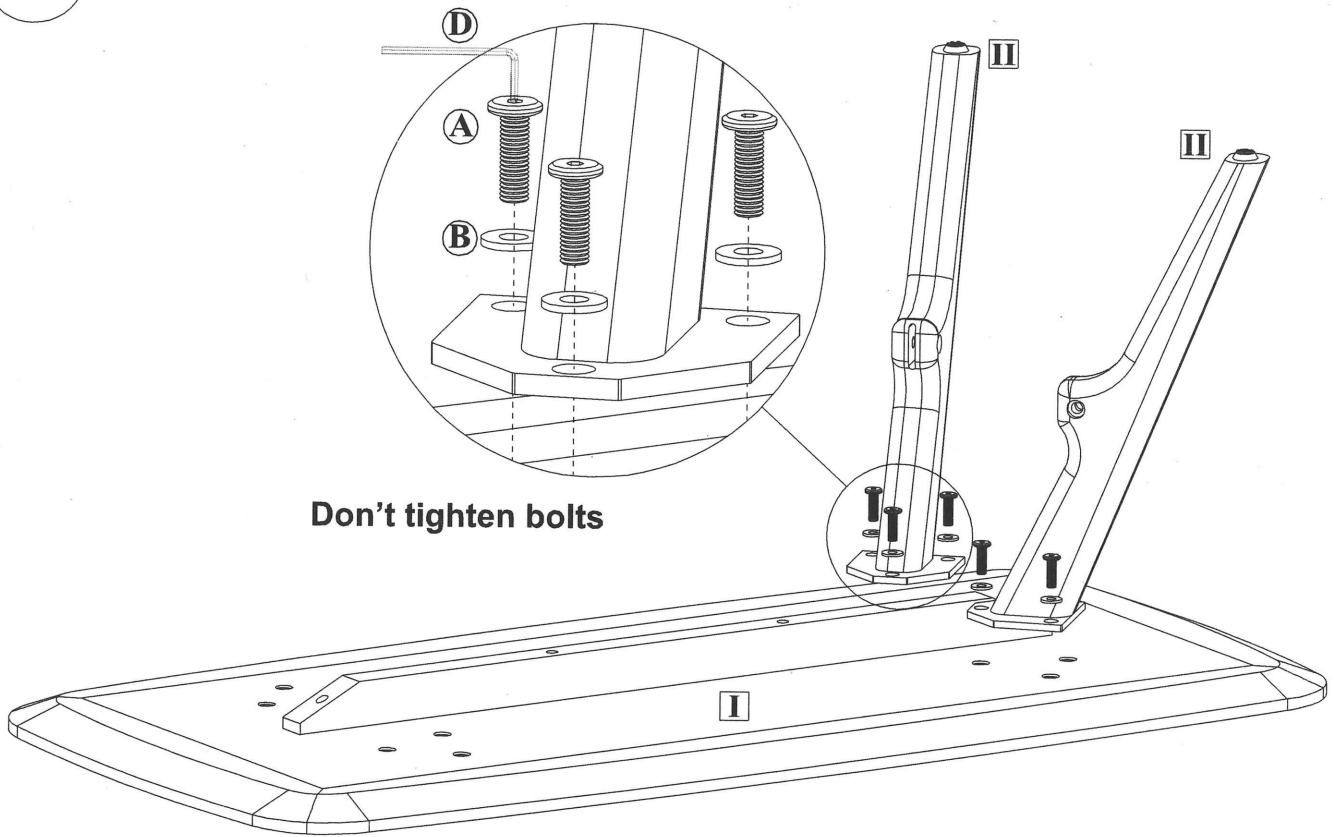

FLOW COFFEE TABLE 110CM

1

2

FLOW COFFEE TABLE 110CM

3

4