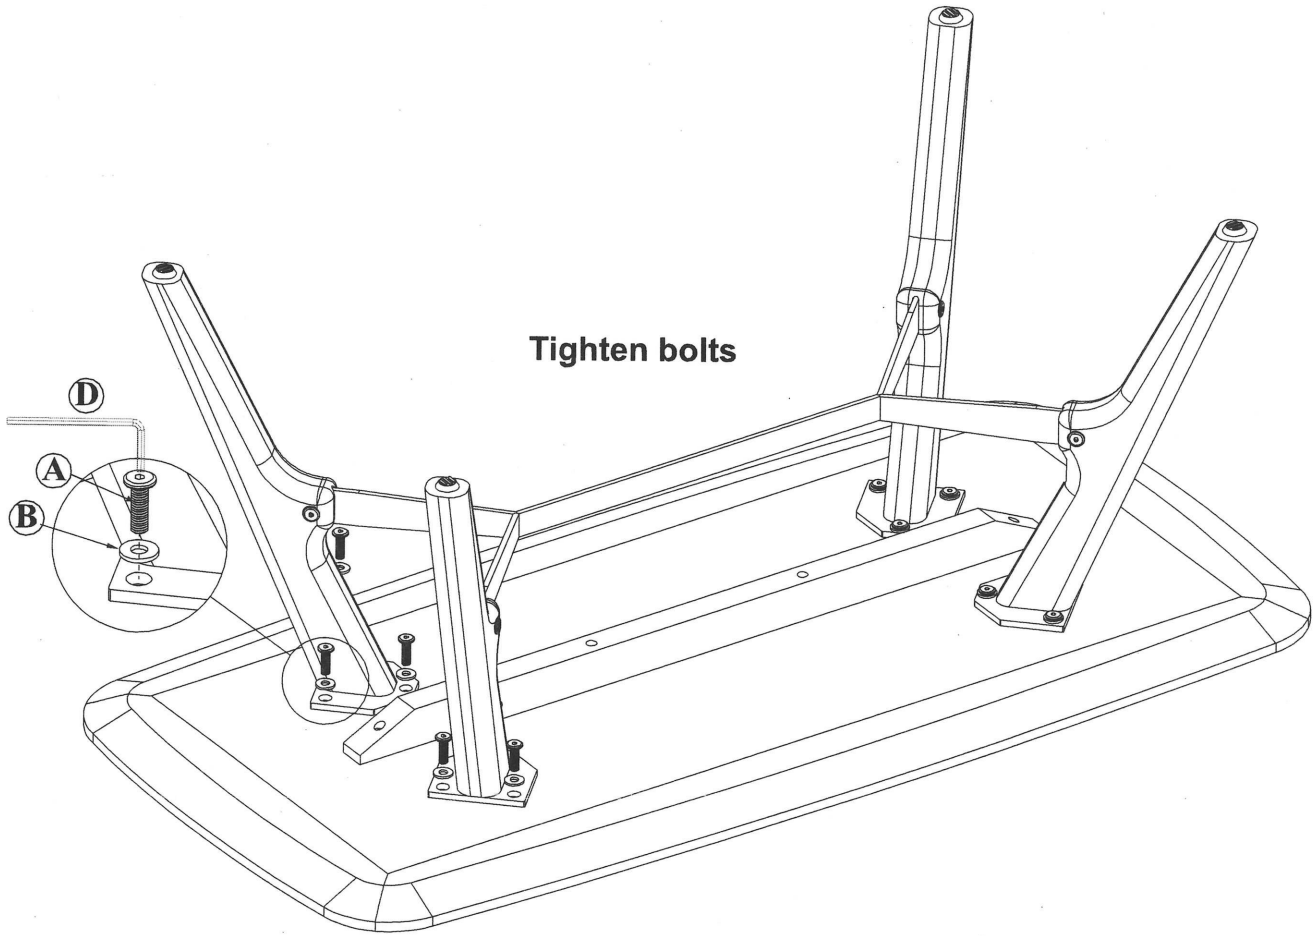

FLOW COFFEE TABLE 110CM

1

2

FLOW COFFEE TABLE 110CM

3

4