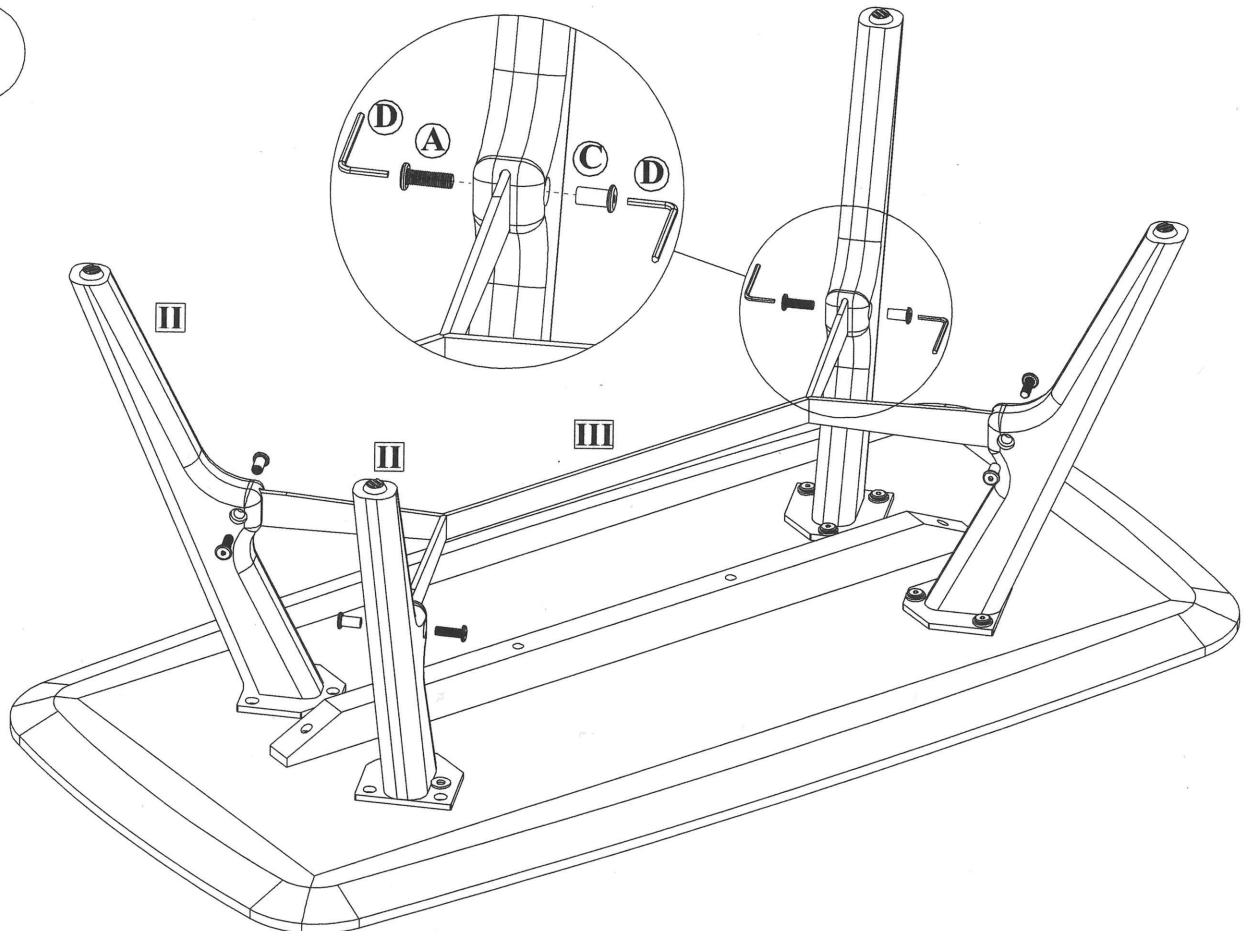

FLOW COFFEE TABLE 110CM

1

2

FLOW COFFEE TABLE 110CM

3

4