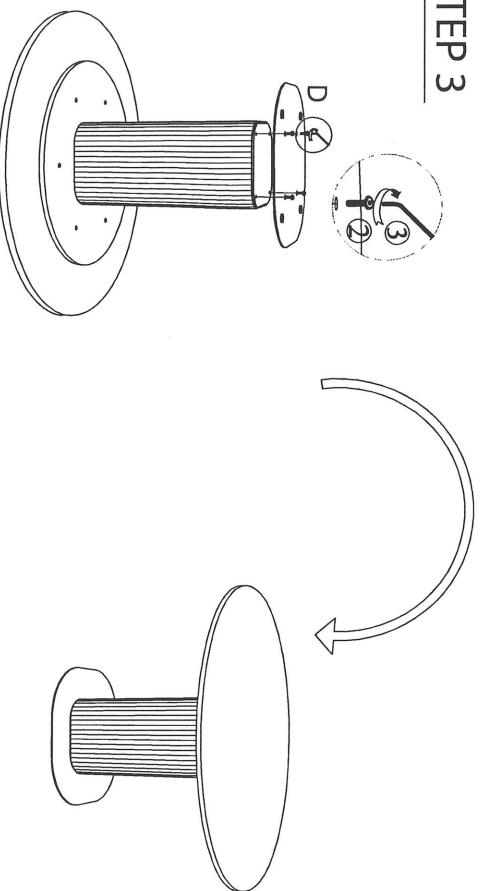

ASSEMBLY INSTRUCTIONS

PALLISER ROUND DINING TABLE L1225 x W1225 x H760 mm

1		Bolt M6x30	14 pcs
2		Bolt M6x15	4 pcs
3		Allen Wrench M4	1 pc

STEP 1

STEP 2

STEP 3

FINISH!