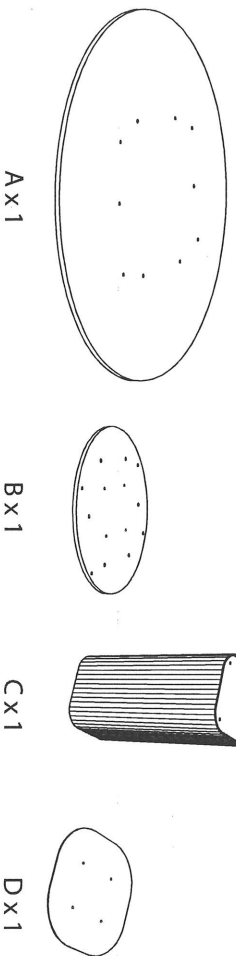

ASSEMBLY INSTRUCTIONS

PALLISER ROUND DINING TABLE L1225 x W1225 x H760 mm

1		Bolt M6x30	14 pcs
2		Bolt M6x15	4 pcs
3		Allen Wrench M4	1 pc

STEP 1

STEP 2

STEP 3

FINISH!