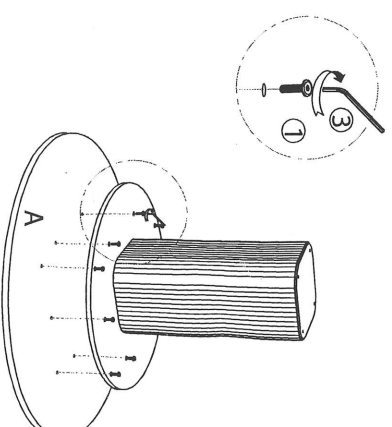

ASSEMBLY INSTRUCTIONS

PALLISER ROUND DINING TABLE L1225 x W1225 x H760 mm

1		Bolt M6x30	14 pcs
2		Bolt M6x15	4 pcs
3		Allen Wrench M4	1 pc

STEP 1

STEP 2

STEP 3

FINISH!