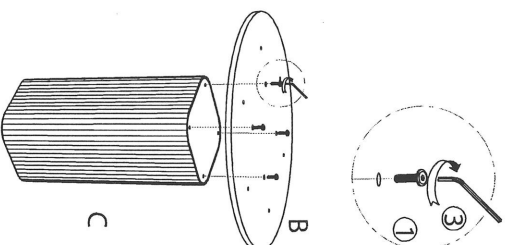

ASSEMBLY INSTRUCTIONS

PALLISER ROUND DINING TABLE L1225 x W1225 x H760 mm

1		Bolt M6x30	14 pcs
2		Bolt M6x15	4 pcs
3		Allen Wrench M4	1 pc

STEP 1

STEP 2

STEP 3

FINISH!